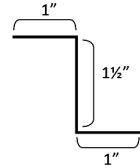

Apron or Side Wall
Flashing

Linear Feet	Pitch	\$3.65 per foot

Transition
Flashing

Linear Feet	\$4.10 per foot
Pitch to Pitch	

Standard 1" Z Bar

Linear Feet	\$1.65 per foot

1 1/2" Z- Bar

Linear Feet	\$1.90 per foot