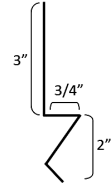

Apron or Side Wall
Flashing

Linear Feet	Pitch	\$3.65 per foot

Transition
Flashing

Linear Feet	\$4.10 per foot
Pitch to Pitch	

Standard 1" Z Bar

Linear Feet	\$1.65 per foot

1 1/2" Z- Bar

Linear Feet	\$1.90 per foot

Standard Under Siding
Counter Flashing

Linear Feet	\$2.95 per foot

Joggle Cleat

Linear Feet	\$1.65 per foot

ACCESSORIES	Price Per	Quantity	Total
Ice & Water (2 sq)	\$100.00		
Butyl Tape (45' per roll)	\$8.25		
Caulk	\$8.95		
Screws (per 250)	\$22.00		
Clips (each)	\$0.30		