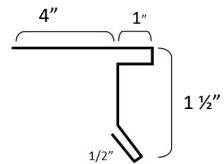

Premium Drip Edge

Linear Feet	Pitch	$2.95 per foot