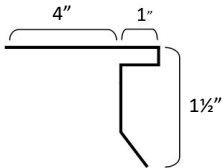

Standard Drip/
Rake Edge

Linear Feet	Pitch	$2.95 per foot
Rake Edge Linear Feet	90' Pitch	$2.95 per foot
	90'